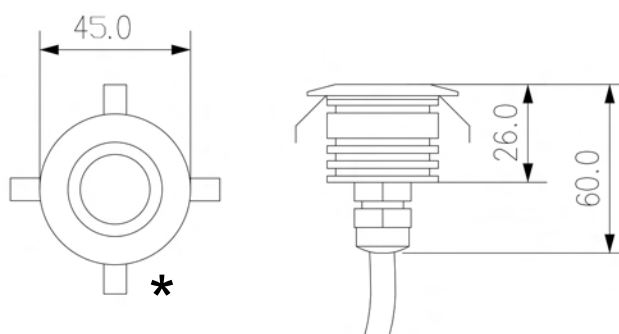

PALETTO 50 and 100 accessories complete the range as garden light.

DISEGNI MECCANICI – MECHANICAL DRAWING

LUXÈ

IP65

LUXÈ INCASSO

IP65

* Flangia quadrata a richiesta
Square ring on demand

LUXÈ RGB