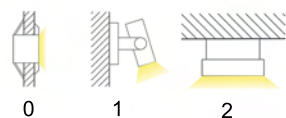

They could be supply with different assembly way: recessed, suspension and adjustable external wall. Moreover, are available different optics and rings (round or square).

They could be drive with each monochromatic and multicolor RGB electronic control.

IP65

OPZIONI DISPONIBILI – AVAILABLE OPTION

COLORE DEI LED – LED COLOUR

OTTICHE - OPTIC

POTENZA LED - LED POWER

FINITURA DEI MATERIALI - EXTERNAL MATERIAL

MONTAGGIO - ASSEMBLY OPTION

VARIE - VARIOUS

COME ORDINARE – ORDER CODE

L U X È . ♦ ♦ ♦ . ♦ ♦ ♦ 1 . ♦ ♦

♦ COLORE LED / LED COLOUR

♦ OTTICA / OPTIC

♦ MONTAGGIO / ASSEMBLY OPTION

♦ FINITURA / EXTERNAL MATERIAL

♦ POTENZA LED / LED POWER

♦ LED (01-03) / LED NUMBER (01-03)